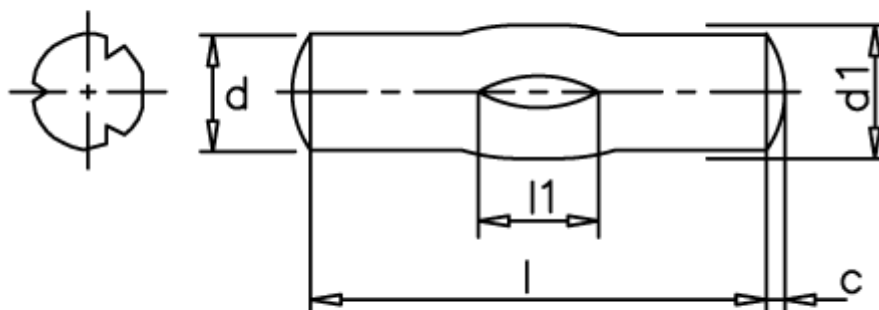

Data Sheet

Article number: 08083128

Description: KLEE Slotted pin S8 3x26
Steel

Measures

d1 = 3.0
d2 = 3.20
Length = 26-40